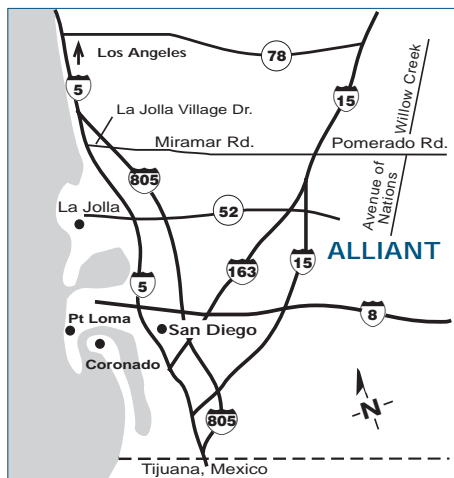

- D** Dorm Resident Parking
- F** Faculty Parking
- H** Handicapped Parking
- P** Permit Parking
- R** Reserved Parking
- S** Staff Parking (8AM-5PM)
- V** Visitor Parking

Parking permits are **required** for all Alliant Scripps Ranch students, faculty and staff.

Visitors **must** park in designated areas.

**Directions:**

From I-15, exit at Miramar/Pomerado Road exit. Go east approximately one mile to Willow Creek Road/ Avenue of Nations and turn right into campus.

From I-5 or 805 take the La Jolla Village Drive or Miramar Road exit east (turns into Pomerado Road). Cross over I-15 and proceed an additional mile to Willow Creek Road/Avenue of Nations. Turn right into campus.

## Scripps Ranch Campus Parking

Alliant International University • 10455 Pomerado Road, San Diego, CA 92131-1799 • (858) 635-4772